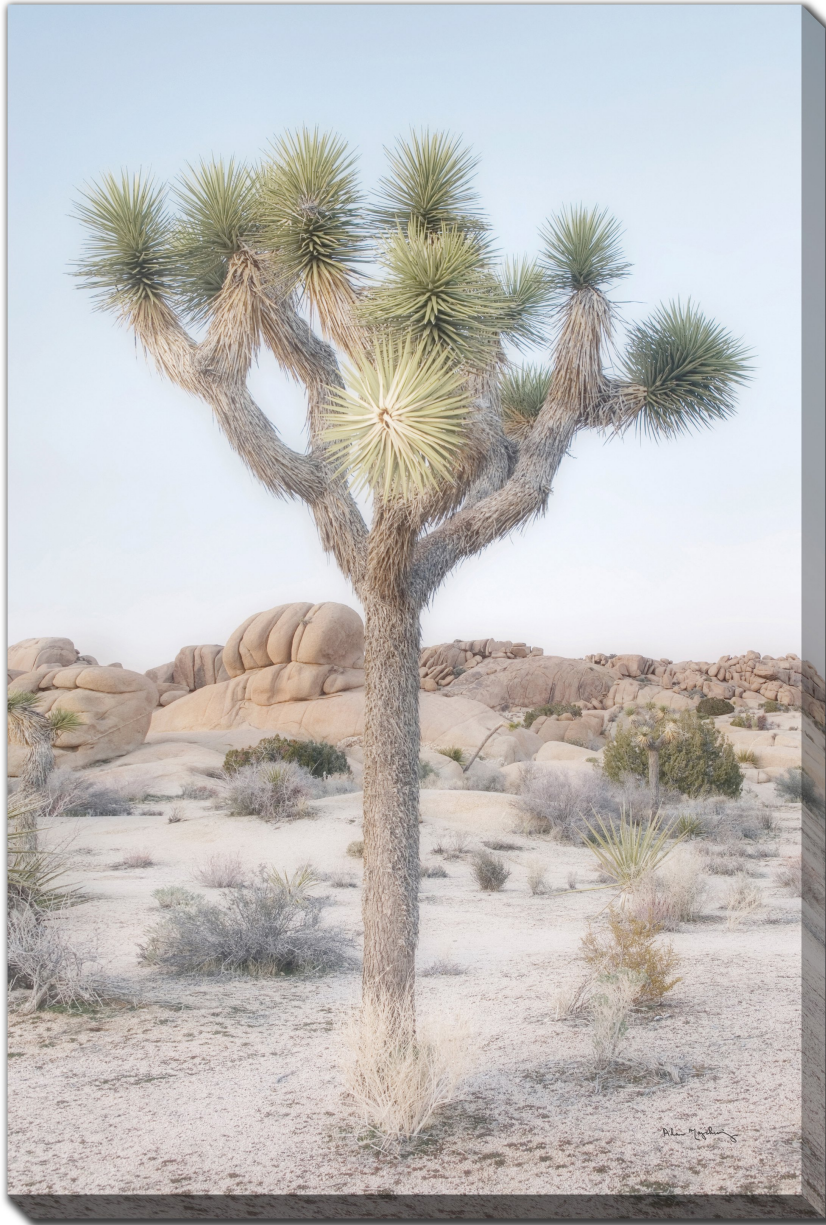

# Joshua Tree 2

## Description

---

Printed on canvas - Custom made to order. Allow **2-4 WEEKS** for production