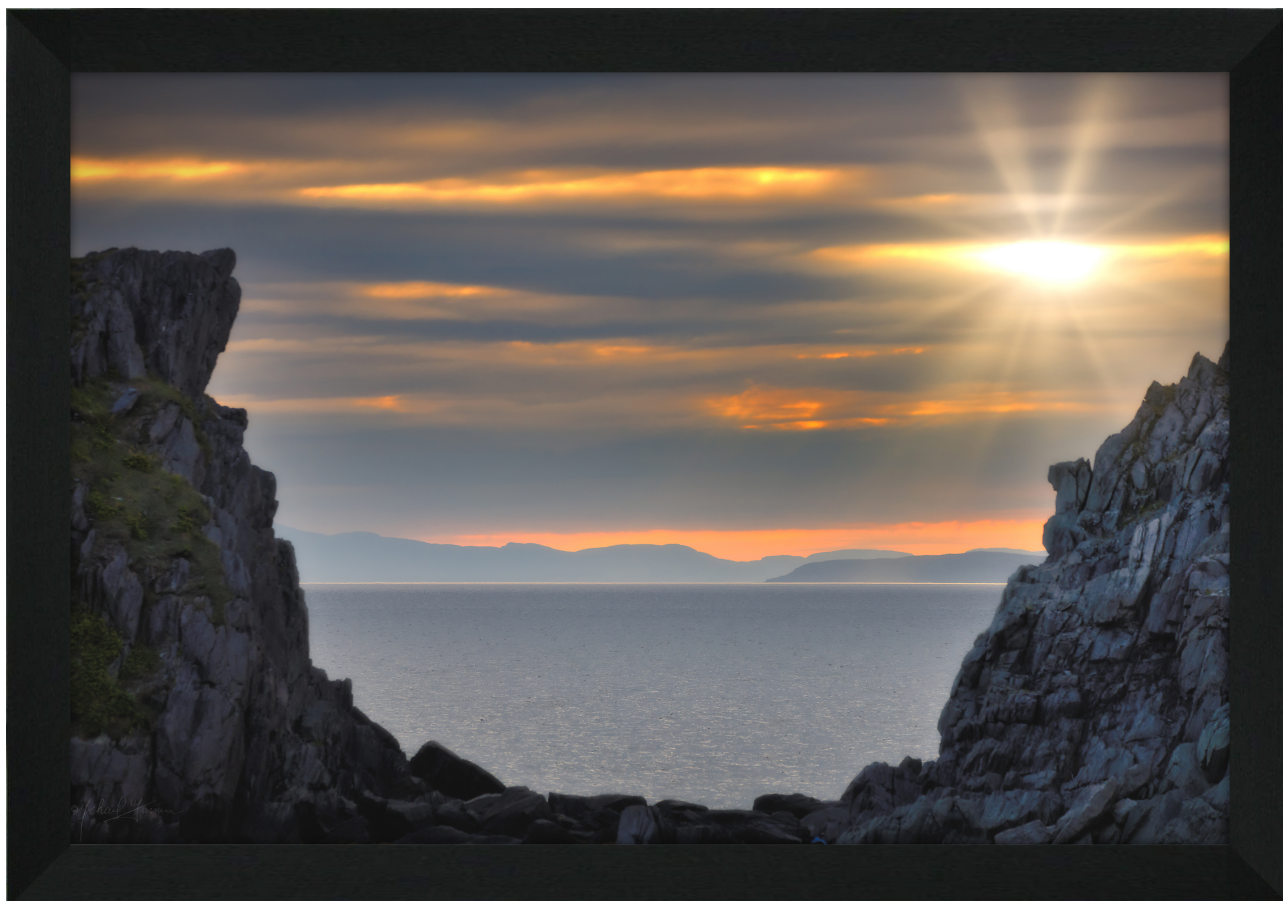

Product Images

Golden Light Rugged Coastline Harbour 2

Description

Printed on canvas - Custom made to order. Allow **2-4 WEEKS** for production