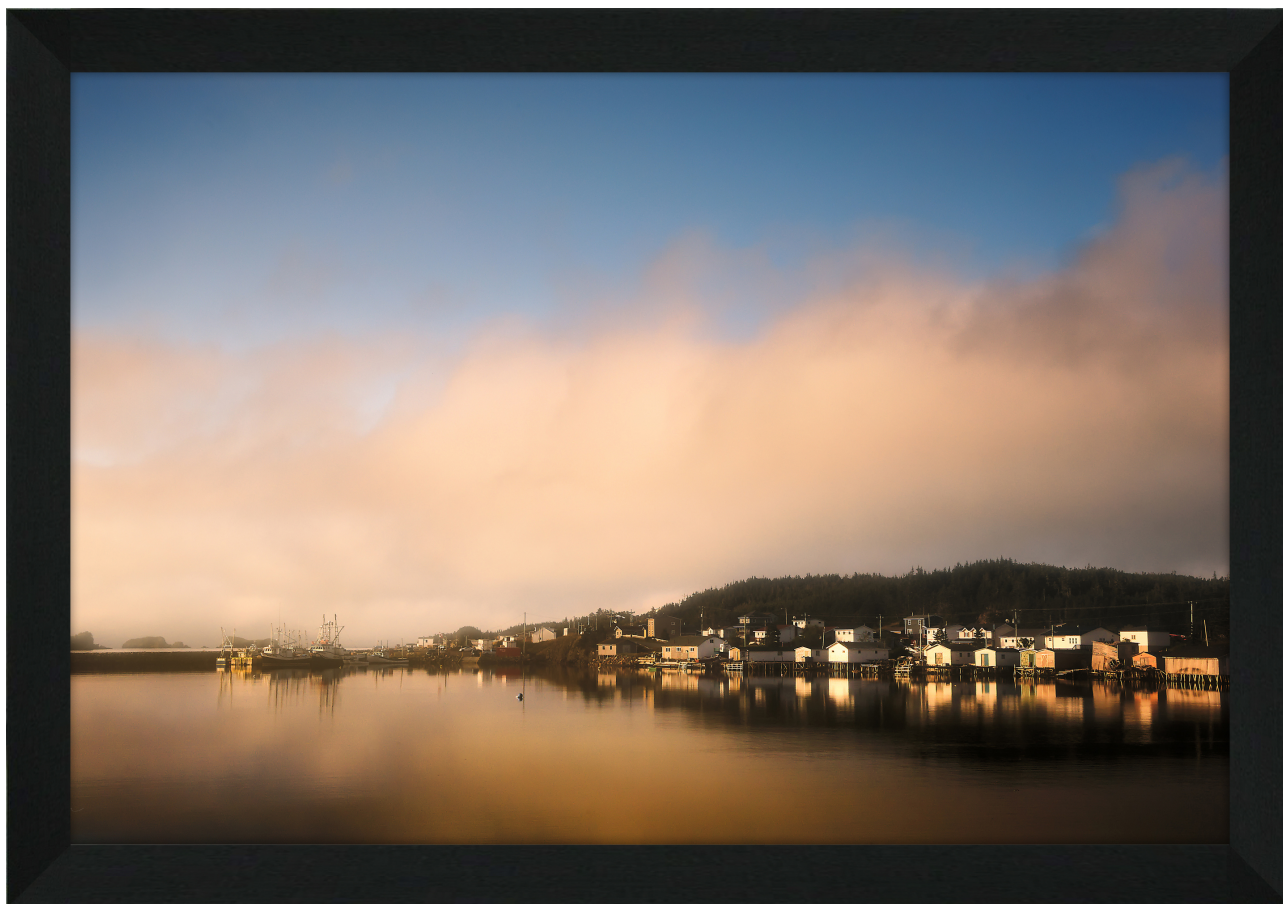

Product Images

Rising Sun Morning Fog 2

Description

Printed on canvas - Custom made to order. Allow **2-4 WEEKS** for production