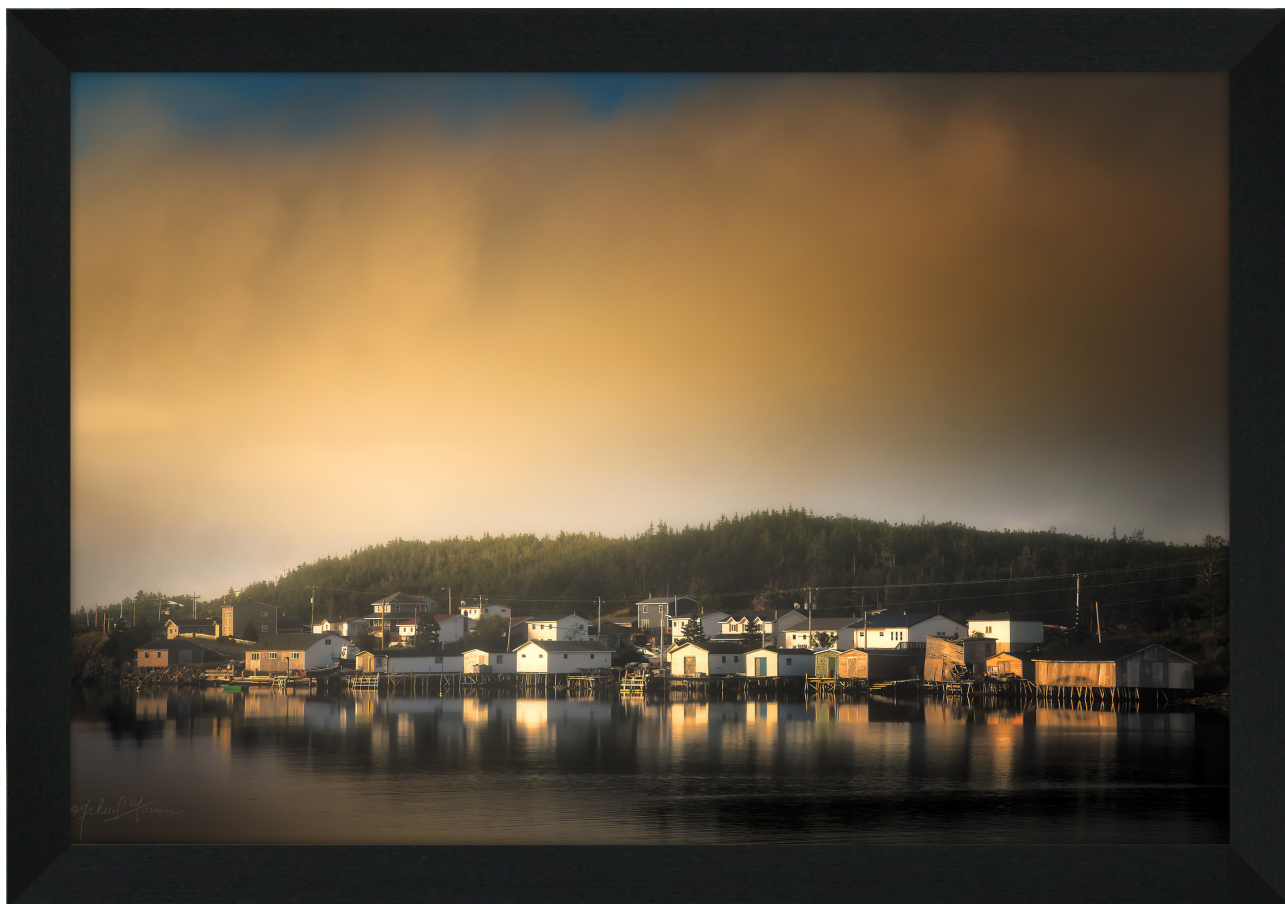

Product Images

Rising Sun Morning Fog

Description

Printed on canvas - Custom made to order. Allow **2-4 WEEKS** for production