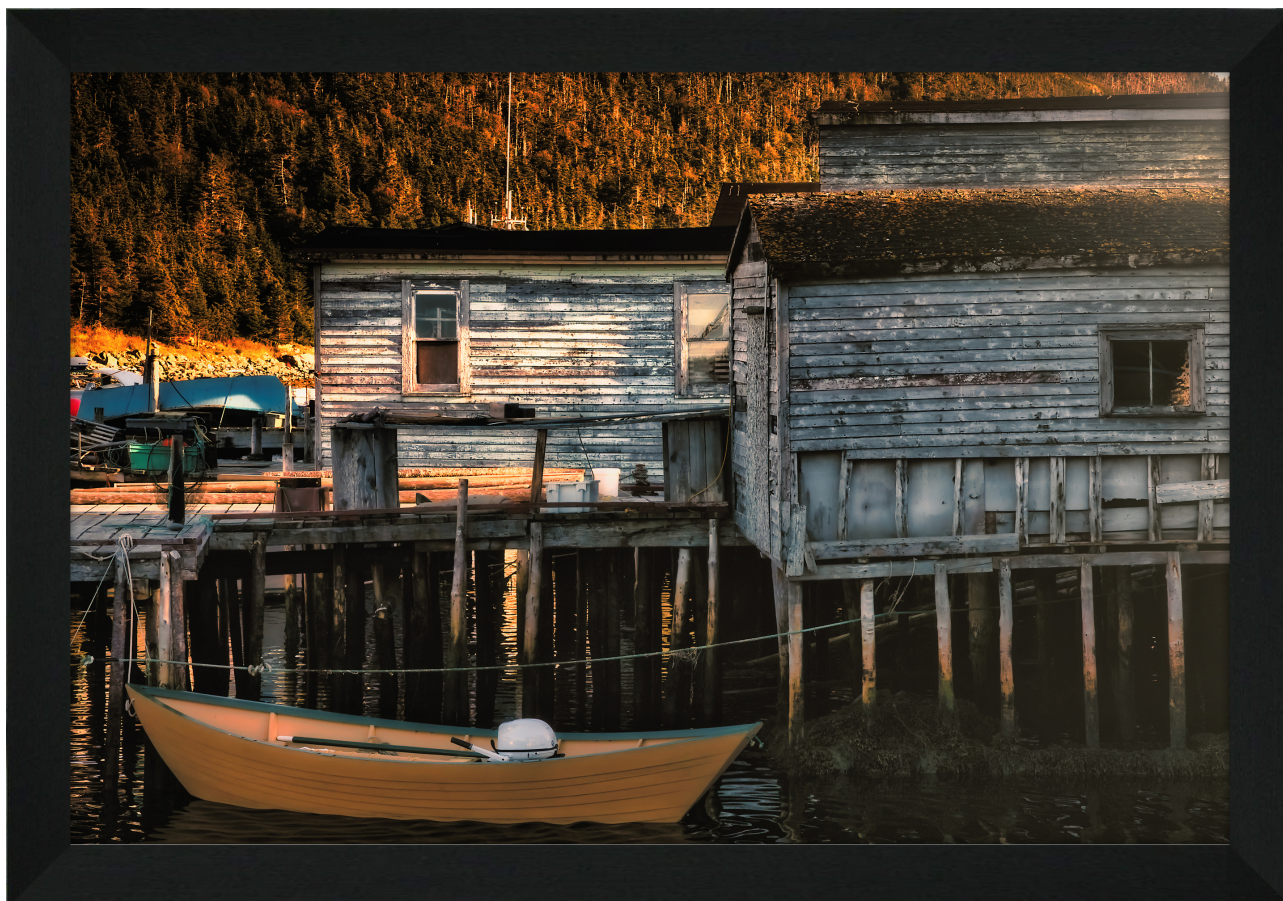

Product Images

Wharf Stages Yellow Punt Sundown

Description

Printed on canvas - Custom made to order. Allow **2-4 WEEKS** for production