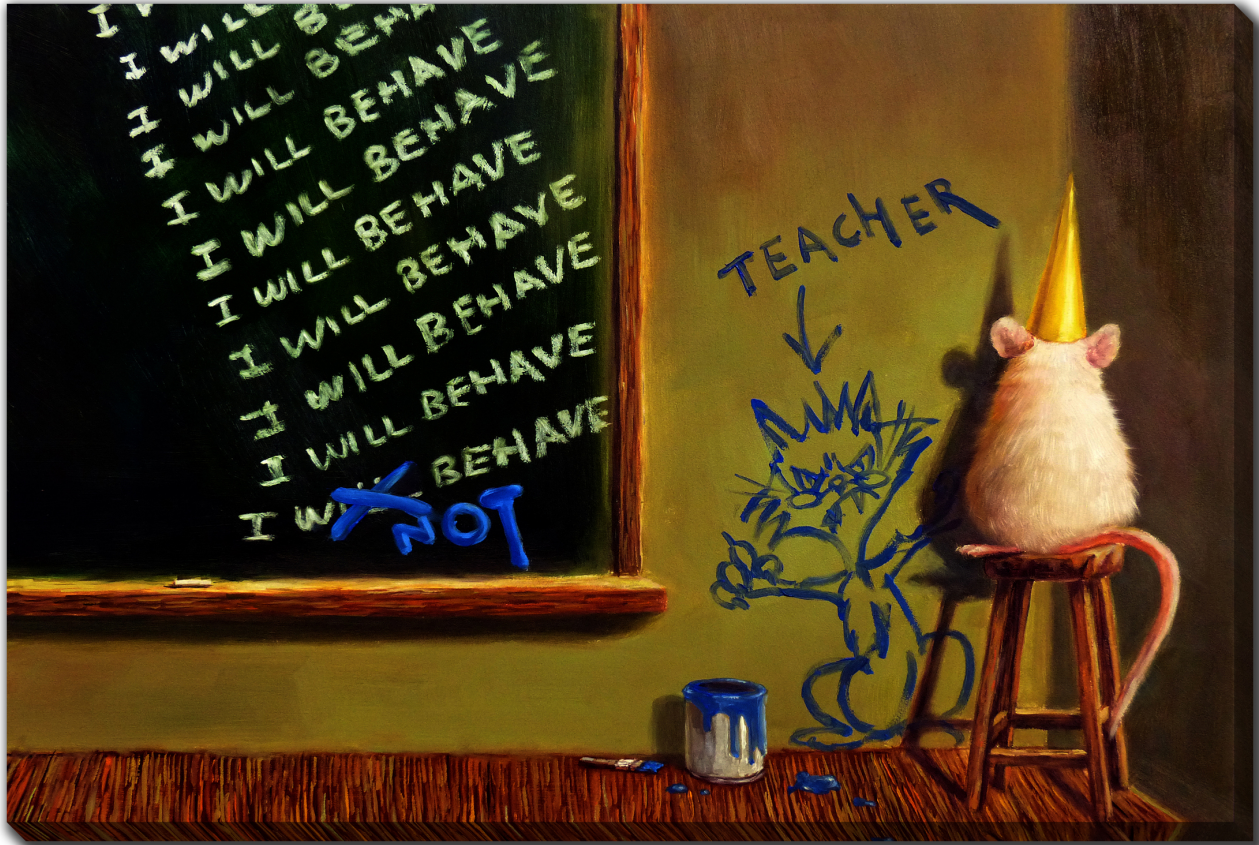

Product Images

Actions Have Consequences

Description

Printed on canvas - Custom made to order. Allow **2-4 WEEKS** for production

Products in this set

Actions Have Consequences

38x60

Printed on canvas - Custom made to order. Allow **2-4 WEEKS** for production