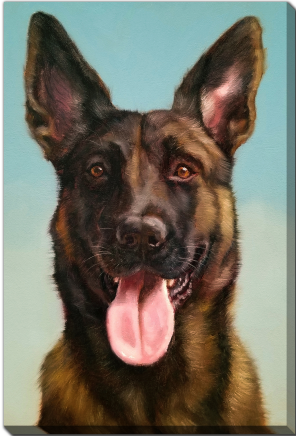

Products in this set

Red

38x60

Printed on canvas - Custom made to order. Allow **2-4 WEEKS** for production