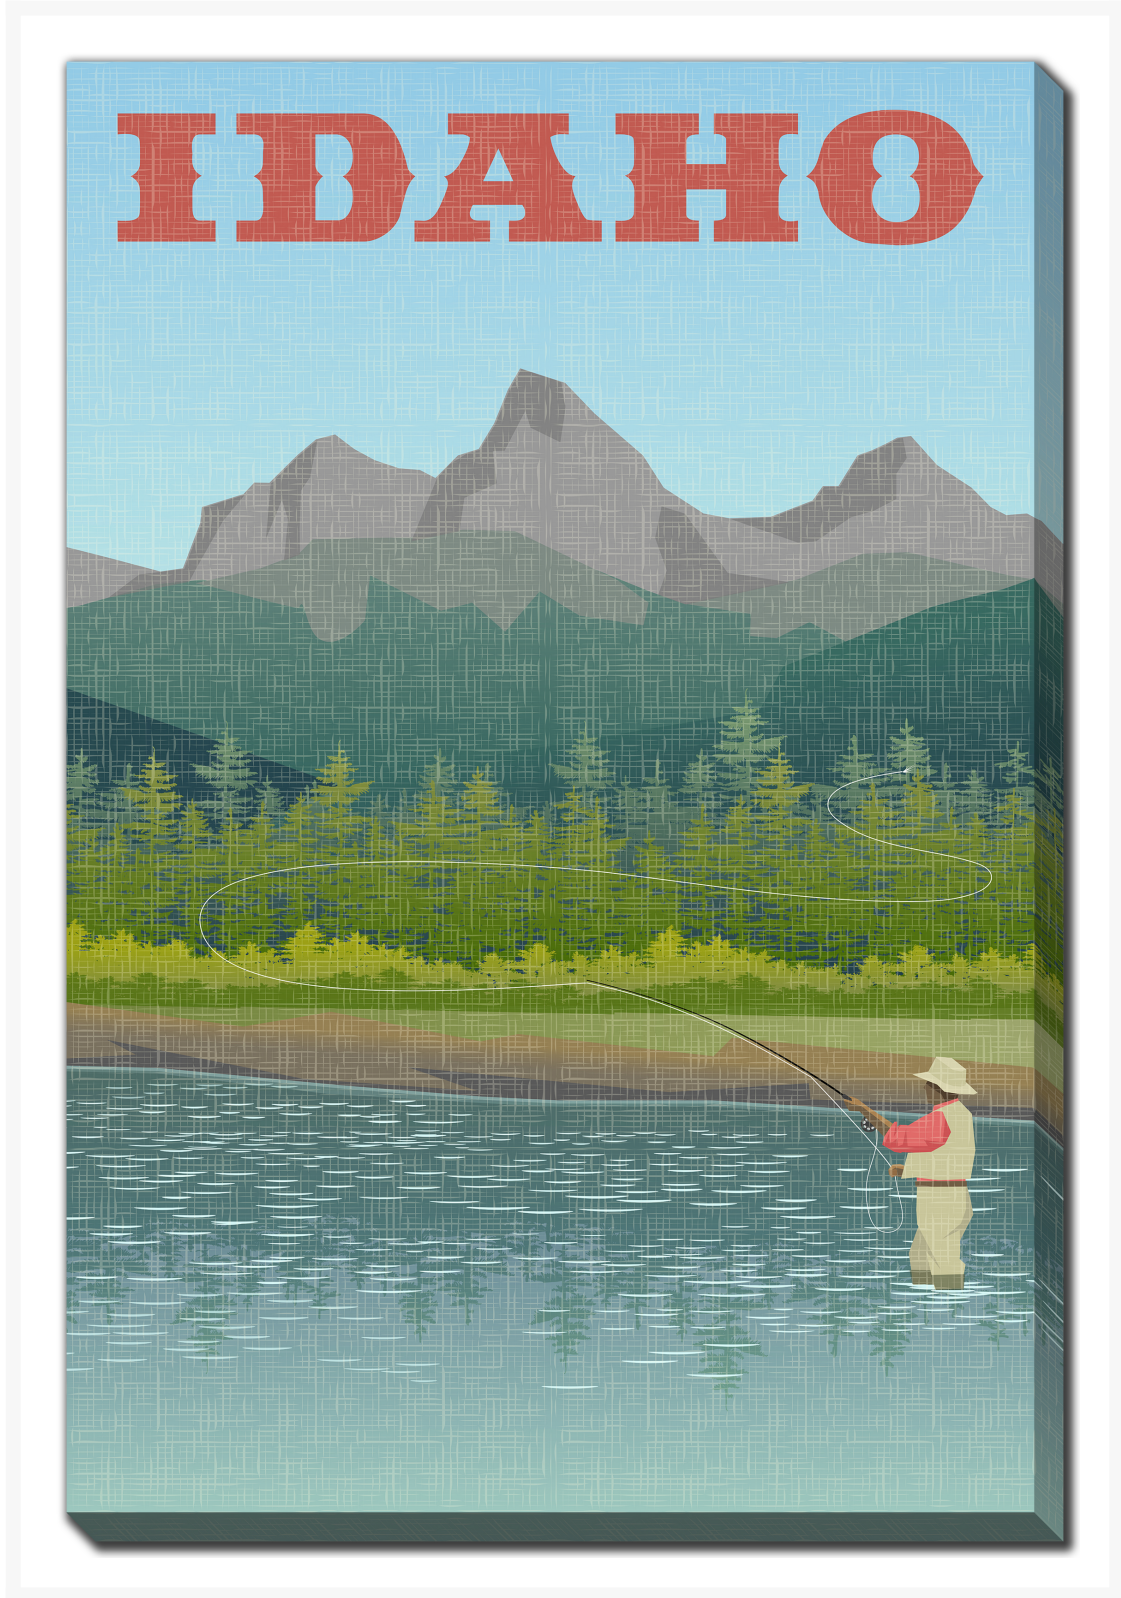

# Idaho

## Description

---

Printed on canvas - Custom made to order. Allow **2-4 WEEKS** for production

### Idaho

30X45

Printed on canvas - Custom made to order. Allow **2-4 WEEKS** for production

### Idaho

22X28

Printed on canvas - Custom made to order. Allow **2-4 WEEKS** for production