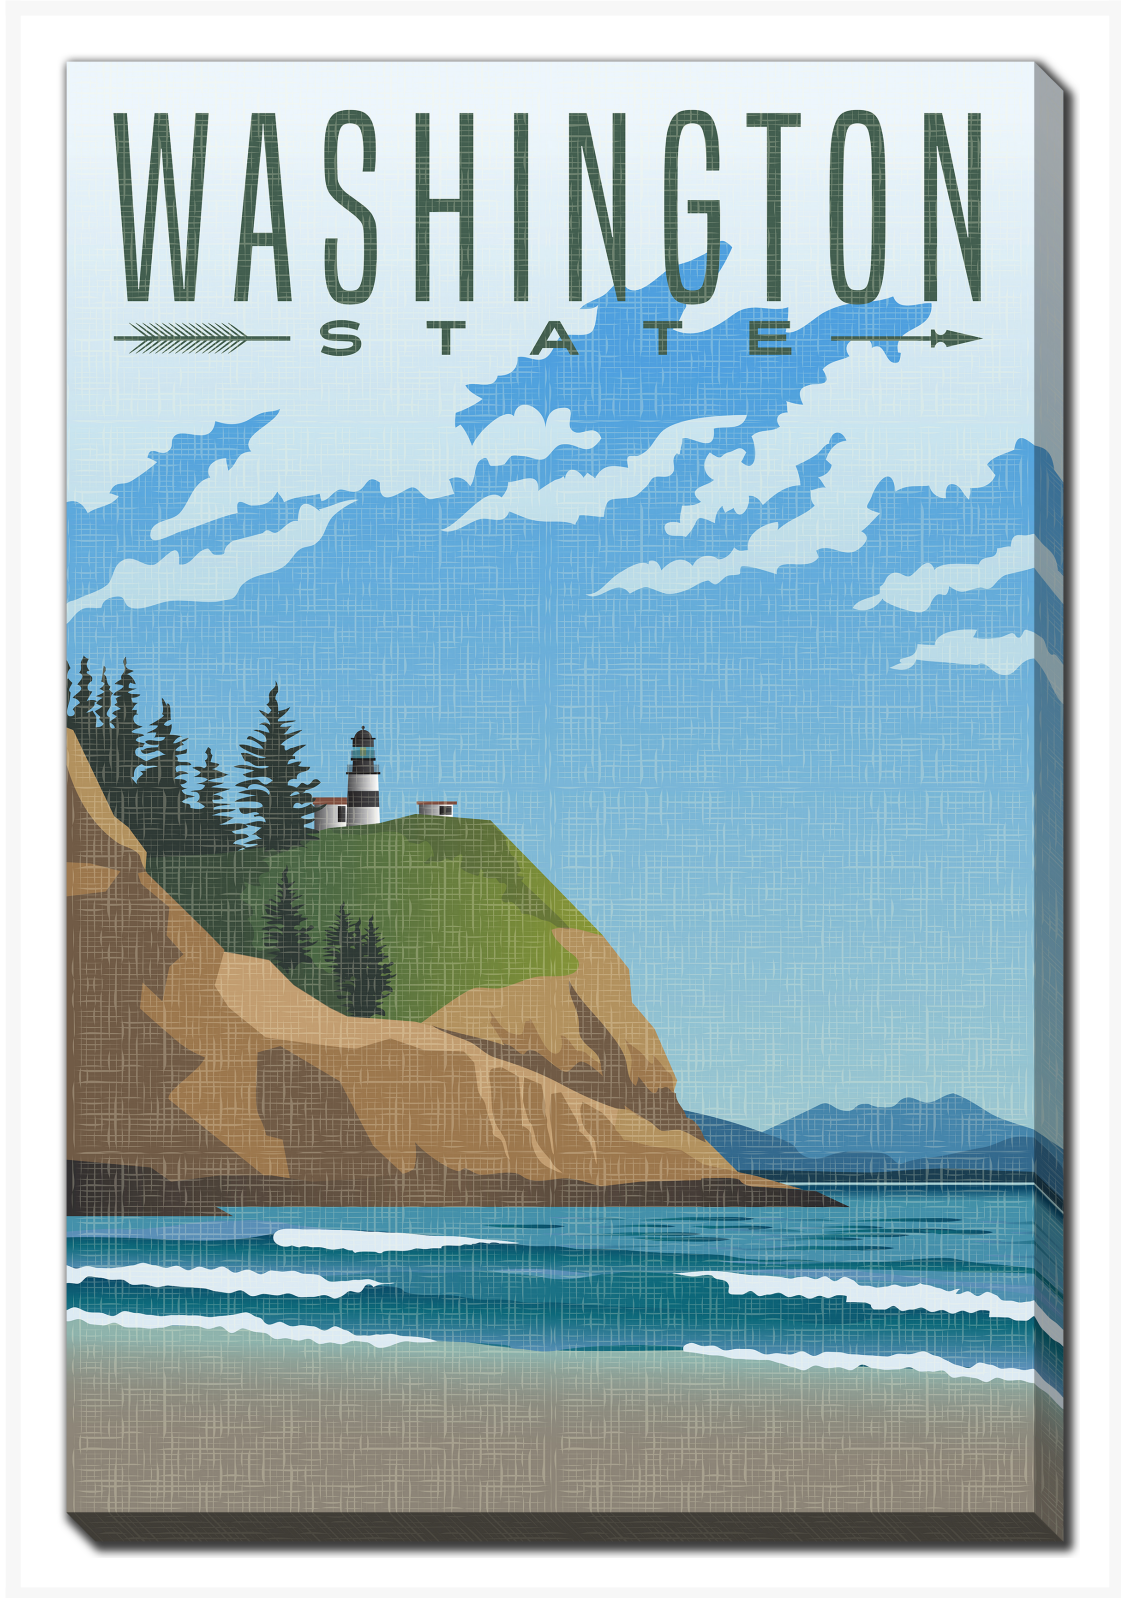

Product Images

Washington

Description

Printed on canvas - Custom made to order. Allow **2-4 WEEKS** for production

Products in this set

Washington

38x60

Printed on canvas - Custom made to order. Allow **2-4 WEEKS** for production

Washington

30x45

Printed on canvas - Custom made to order. Allow **2-4 WEEKS** for production

Washington

22x28

Printed on canvas - Custom made to order. Allow **2-4 WEEKS** for production

Washington

16X20

Printed on canvas - Custom made to order. Allow **2-4 WEEKS** for production