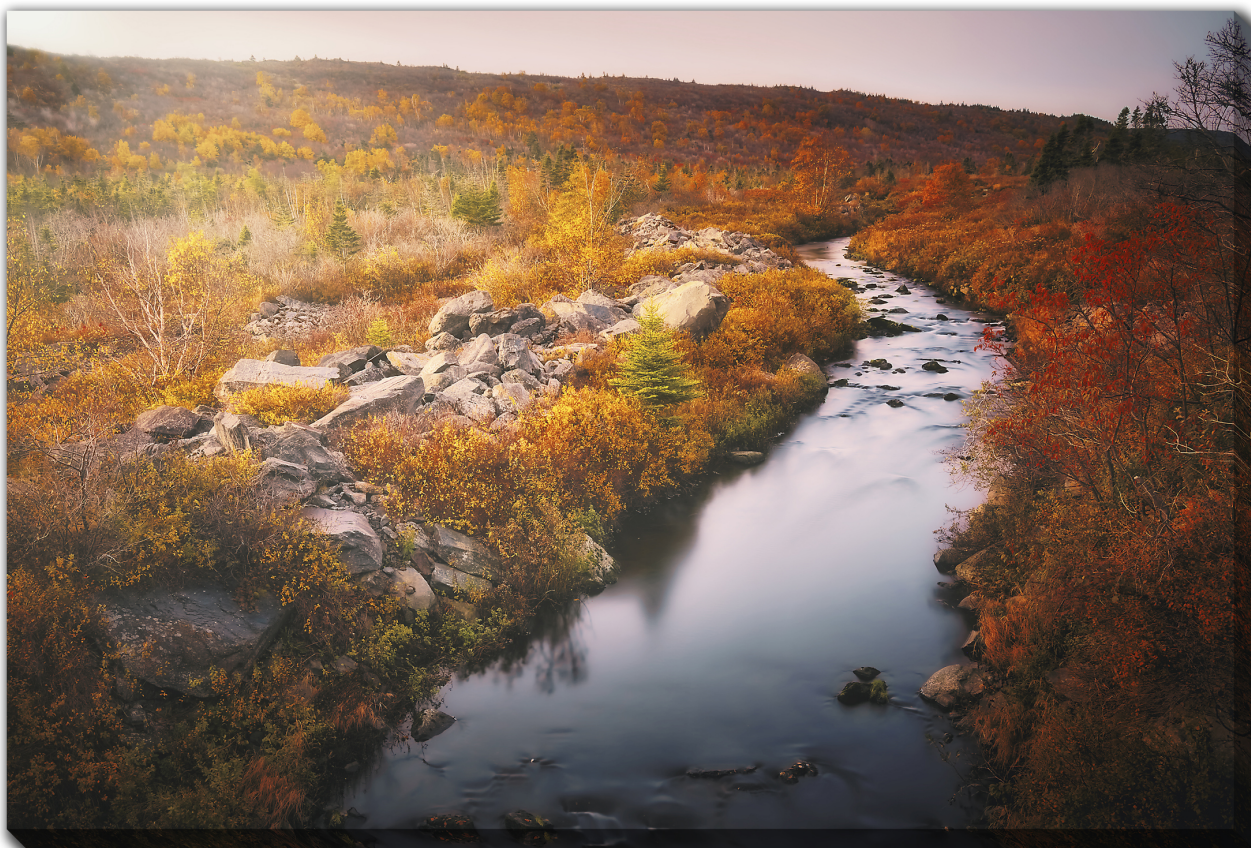

Product Images

Colourful Valley Silky River

Description

Printed on canvas - Custom made to order. Allow **2-4 WEEKS** for production

Products in this set

Colourful Valley Silky River

38x60

Printed on canvas - Custom made to order. Allow **2-4 WEEKS** for production

Colourful Valley Silky River

30x45

Printed on canvas - Custom made to order. Allow **2-4 WEEKS** for production

Colourful Valley Silky River

22x28

Printed on canvas - Custom made to order. Allow **2-4 WEEKS** for production

Colourful Valley Silky River

16x20

Printed on canvas - Custom made to order. Allow **2-4 WEEKS** for production