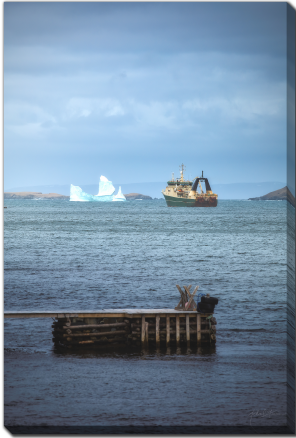

Products in this set

Island Iceberg Grey Day Boat 2

38x60

Printed on canvas - Custom made to order. Allow **2-4 WEEKS** for production