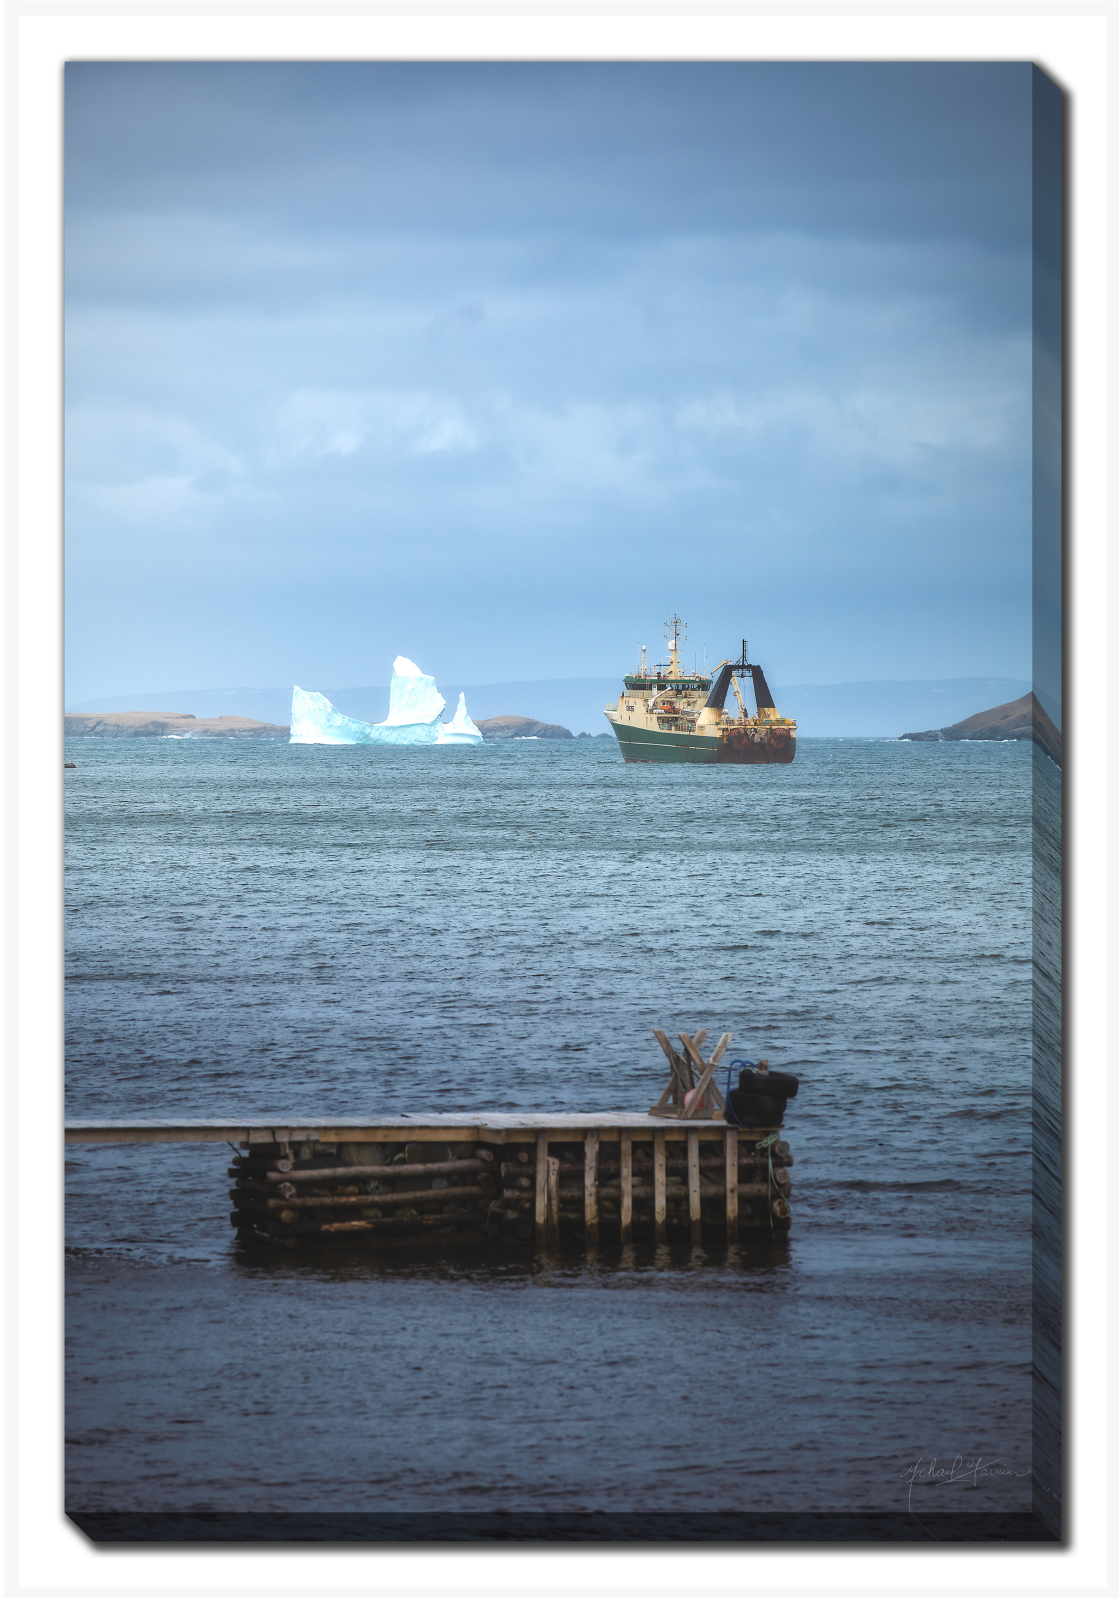

# Island Iceberg Grey Day Boat 2

## Description

---

Printed on canvas - Custom made to order. Allow **2-4 WEEKS** for production

### Island Iceberg Grey Day Boat 2

38x60

Printed on canvas - Custom made to order. Allow **2-4 WEEKS** for production

### Island Iceberg Grey Day Boat 2

30x45

Printed on canvas - Custom made to order. Allow **2-4 WEEKS** for production