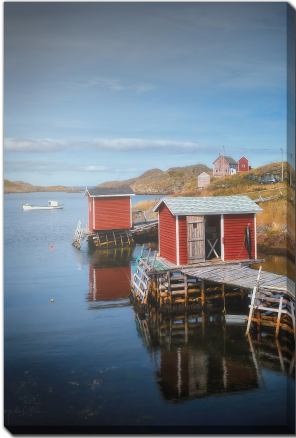

Product Images

Michael Farmer

Sunny Day Stage Reflections

Description

Printed on canvas - Custom made to order. Allow **2-4 WEEKS** for production

Products in this set

Sunny Day Stage Reflections

38x60

Printed on canvas - Custom made to order. Allow **2-4 WEEKS** for production

Sunny Day Stage Reflections

30x45

Printed on canvas - Custom made to order. Allow **2-4 WEEKS** for production

Sunny Day Stage Reflections