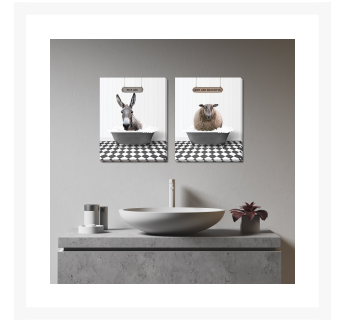

Product Images

Animal Bath Set of 2

Description

Set of 2. hand embellished canvas art gallery-wrapped on pine stretcher bar