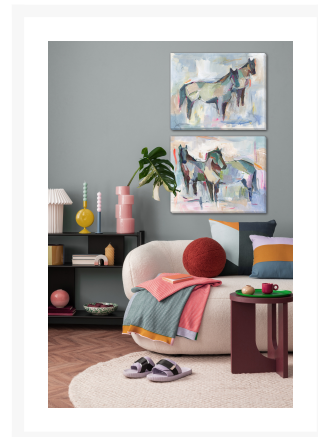

Product Images

Contemporary Pair Set of 2

Description

Set of 2. hand embellished canvas art gallery-wrapped on pine stretcher bar