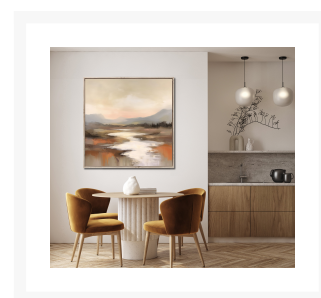

Product Images

Peaceful Scenic Haven

Description

Hand embellished canvas art in a barnwood floating frame