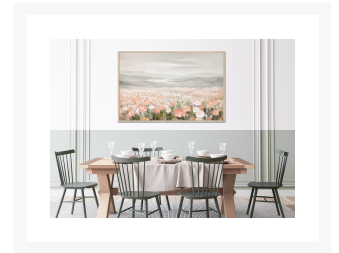

Product Images

Pastel Meadows

Description

Heavily embellished canvas art in a natural colored floating frame