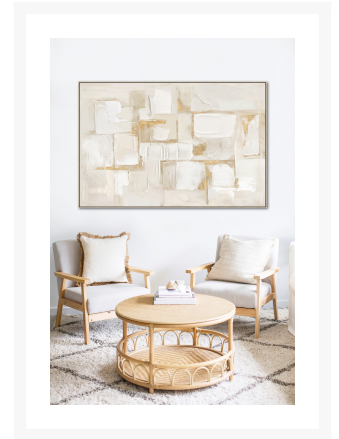

Product Images

Neutral Geometry

Description

Hand embellished canvas art in a light, natural colored floating frame