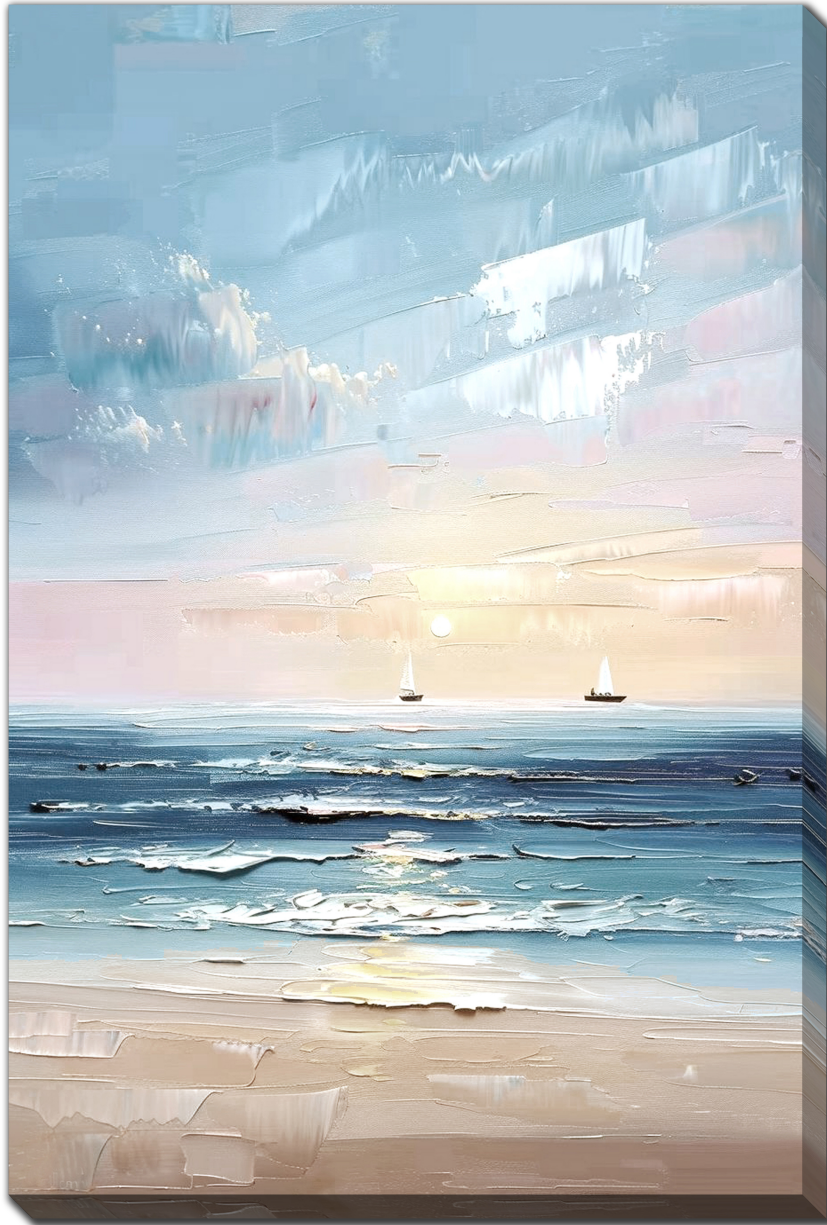

Product Images

Sunset Sail

Description

Hand embellished canvas art gallery wrapped around pine stretcher bars