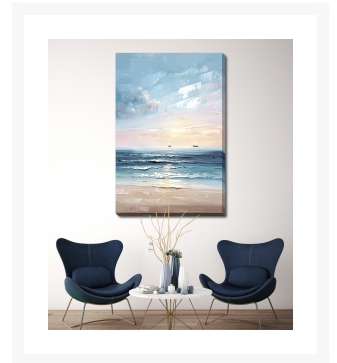

Product Images

Sunset Sail

Description

Hand embellished canvas art gallery wrapped around pine stretcher bars