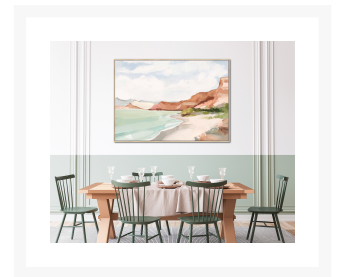

Product Images

Calm Shores

Description

Hand embellished canvas art in a bamboo like, natural colored floating frame