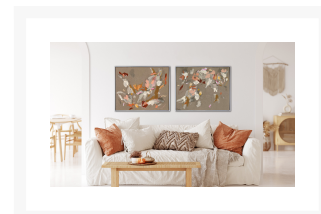

Product Images

Autumn Ambience Set of 2

Description

Matching set of Hand embellished canvas art in a White floating frame