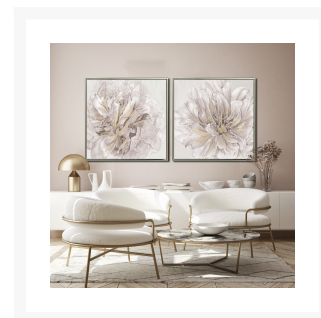

Product Images

Pristine Petals Set of 2

Description

Matching set of Hand embellished canvas art in a Champagne floating frame