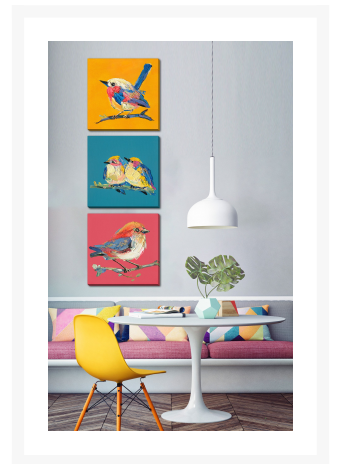

Product Images

Bold Plumage Set of 3

Description

Matching set of Hand embellished canvas art with raised paint texture. gallery wrapped around pine stretcher bars