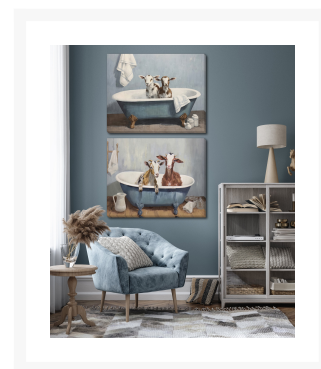

Product Images

Bathtub Goats Set of 2

Description

Matching set of Hand embellished canvas art gallery wrapped around pine stretcher bars