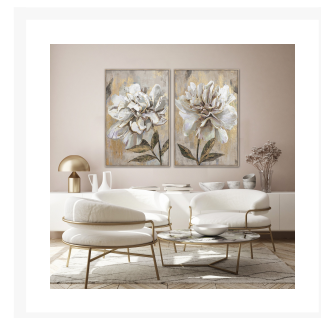

Product Images

Golden Elegance Set of 2

Description

Matching set of Hand embellished canvas art with gold foil accents in a light, natural colored floating frame