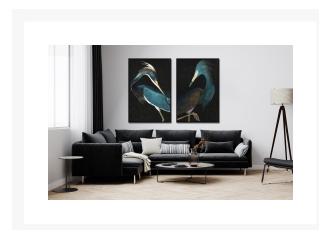

Product Images

Majestic Blue Heron Set of 2

Description

Matching set of Hand embellished canvas art in a black floating frame