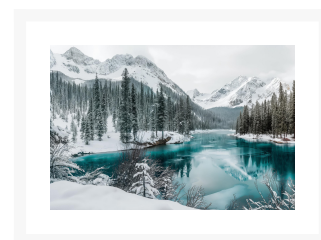

Product Images

Silent Lake in Winter I

Description

Printed on canvas - Custom made to order. Allow **2-4 WEEKS** for production