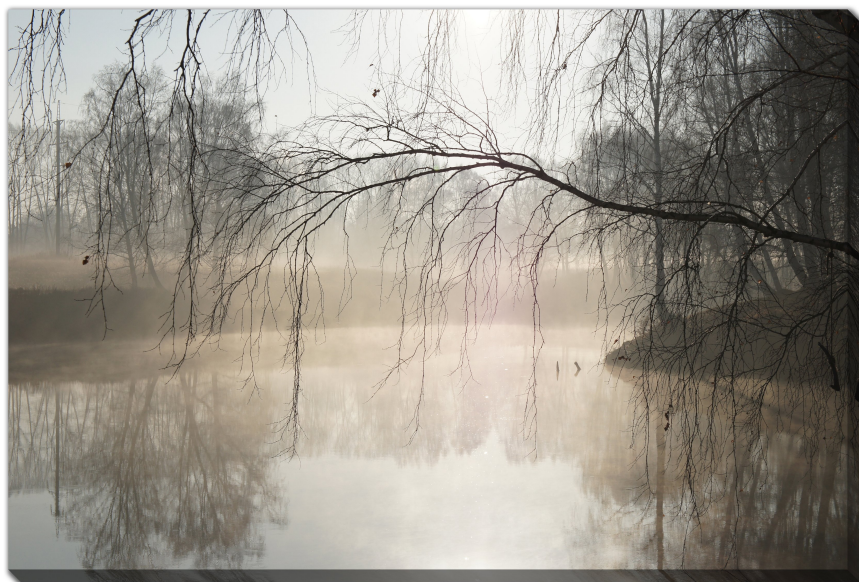

Product Images

Misty Morning by the River

Description

Printed on canvas - Custom made to order. Allow **2-4 WEEKS** for production

Products in this set

Misty Morning by the River

38x60

Printed on canvas - Custom made to order. Allow **2-4 WEEKS** for production

Misty Morning by the River

30X45

Printed on canvas - Custom made to order. Allow **2-4 WEEKS** for production

Misty Morning by the River

22X28

Printed on canvas - Custom made to order. Allow **2-4 WEEKS** for production

Misty Morning by the River

16X20

Printed on canvas - Custom made to order. Allow **2-4 WEEKS** for production