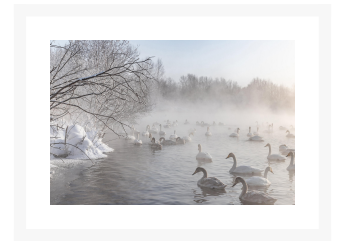

Product Images

Swan Lake

Description

Printed on canvas - Custom made to order. Allow **2-4 WEEKS** for production