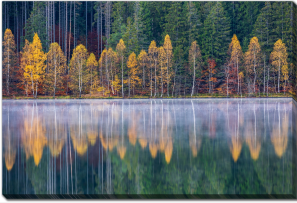

Product Images

Autumn Saint Anne Lake

Description

Printed on canvas - Custom made to order. Allow **2-4 WEEKS** for production

Products in this set

Autumn Saint Anne Lake

38x60

Printed on canvas - Custom made to order. Allow **2-4 WEEKS** for production

Autumn Saint Anne Lake

30x45

Printed on canvas - Custom made to order. Allow **2-4 WEEKS** for production

Autumn Saint Anne Lake

22x28

Printed on canvas - Custom made to order. Allow **2-4 WEEKS** for production