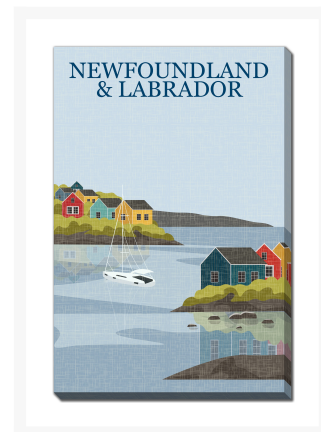

Product Images

Newfoundland And Labrador

Description

Printed on canvas - Custom made to order. Allow **2-4 WEEKS** for production

Products in this set

Newfoundland And Labrador

38x60

Printed on canvas - Custom made to order. Allow **2-4 WEEKS** for production

Newfoundland And Labrador

30x45

Printed on canvas - Custom made to order. Allow **2-4 WEEKS** for production

Newfoundland And Labrador

22x28

Printed on canvas - Custom made to order. Allow **2-4 WEEKS** for production

Newfoundland And Labrador

16x20

Printed on canvas - Custom made to order. Allow **2-4 WEEKS** for production