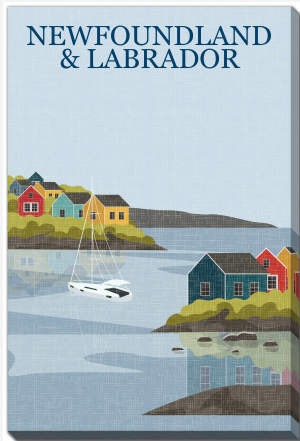

Product Images

Newfoundland And Labrador

Description

Printed on canvas - Custom made to order. Allow **2-4 WEEKS** for production

Products in this set

Newfoundland And Labrador

38x60

Printed on canvas - Custom made to order. Allow **2-4 WEEKS** for production

Newfoundland And Labrador

30x45

Printed on canvas - Custom made to order. Allow **2-4 WEEKS** for production

Newfoundland And Labrador

22x28

Printed on canvas - Custom made to order. Allow **2-4 WEEKS** for production

Newfoundland And Labrador

16x20

Printed on canvas - Custom made to order. Allow **2-4 WEEKS** for production