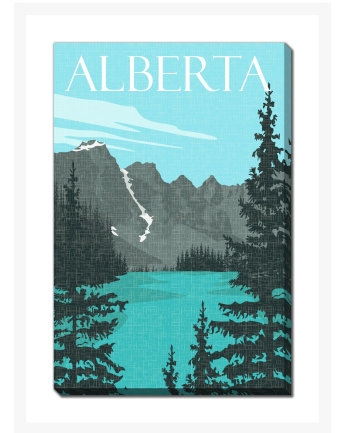

Product Images

Alberta

Description

Printed on canvas - Custom made to order. Allow **2-4 WEEKS** for production

Products in this set

Alberta

38x60

Printed on canvas - Custom made to order. Allow **2-4 WEEKS** for production

Alberta

30x45

Printed on canvas - Custom made to order. Allow **2-4 WEEKS** for production

Alberta

22x28

Printed on canvas - Custom made to order. Allow **2-4 WEEKS** for production

Alberta

16x20