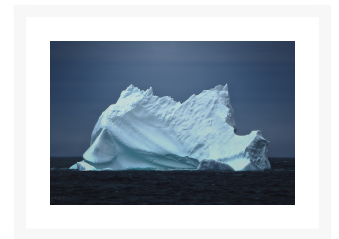

Product Images

Blue Ocean Iceberg

Description

Printed on canvas - Custom made to order. Allow **2-4 WEEKS** for production

Products in this set

Blue Ocean Iceberg

38x60

Printed on canvas - Custom made to order. Allow **2-4 WEEKS** for production

Blue Ocean Iceberg

30x45

Printed on canvas - Custom made to order. Allow **2-4 WEEKS** for production

Blue Ocean Iceberg

22x28

Printed on canvas - Custom made to order. Allow **2-4 WEEKS** for production

Blue Ocean Iceberg