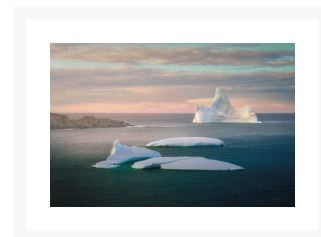

Product Images

Sundown Iceberg Lands Edge

Description

Printed on canvas - Custom made to order. Allow **2-4 WEEKS** for production

Products in this set

Sundown Iceberg Lands Edge

38x60

Printed on canvas - Custom made to order. Allow **2-4 WEEKS** for production

Sundown Iceberg Lands Edge

30x45

Printed on canvas - Custom made to order. Allow **2-4 WEEKS** for production

Sundown Iceberg Lands Edge

22x28

Printed on canvas - Custom made to order. Allow **2-4 WEEKS** for production

Sundown Iceberg Lands Edge

16x20

Printed on canvas - Custom made to order. Allow **2-4 WEEKS** for production