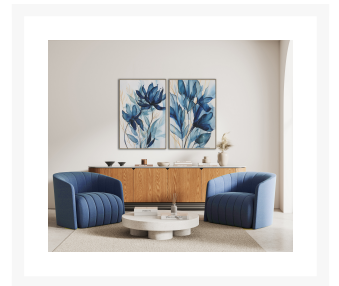

Product Images

Indigo Elegance II

Description

Hand embellished canvas art with raised paint texture in a Champagne Floating Frame