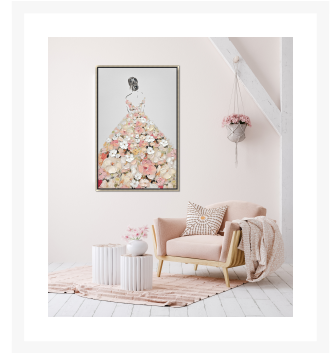

Product Images

Floral Dreamscape

Description

Hand embellished canvas art in a Champagne Floating Frame