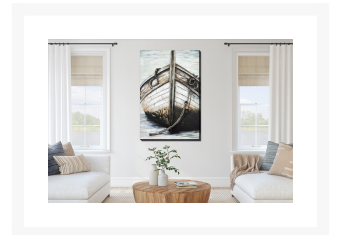

Product Images

Weathered Vessel

Description

3D oil painting on gallery wrapped canvas with actual metal and stone embellishments